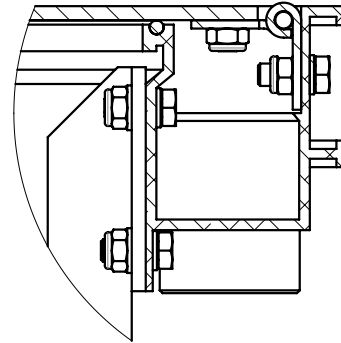

# Hinged floor door type WA

| Standard sizes in mm |        |             |
|----------------------|--------|-------------|
| Type                 | A      | B           |
| WA-600-600           | 600 x  | <b>600</b>  |
| WA-800-800           | 800 x  | <b>800</b>  |
| WA-1000-1000         | 1000 x | <b>1000</b> |
| WA-1000-1500         | 1000 x | <b>1500</b> |
| WA-1000-2000         | 1000 x | <b>2000</b> |

|  |  |  |  |  |         |        |                   |  |     |
|--|--|--|--|--|---------|--------|-------------------|--|-----|
|  |  |  |  | Weight   | Surface | Volume | Material          | The Gorter Company BV  |     |
|  |  |  |  | General tolerances according to DIN / ISO 13920 -C |         |        | Surface treatment | PO Box 265<br>NL-1740 AG SCHAGEN<br>www.gortergroup.com<br>E-mail: sales@gortergroup.com<br>Tel: +31 224 21 98 60<br>Fax: +31 224 21 98 61 |     |
|  |  |  |  | Drawn  | Date    | Name   | Designation       |  |     |
|  |  |  |  | Checked  |         |        | Floor door WA     |  |     |
|  |  |  |  | Projection view                                    |         | Scale  | Drawing number    |  | 1/1 |
|  |  |  |  |  |         |        | WA - A x B        |  |     |