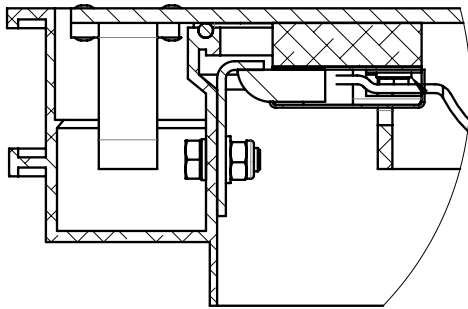

# Hinged floor door type WA

| Standard sizes in mm |        |             |
|----------------------|--------|-------------|
| Type                 | A      | B           |
| WA-600-600           | 600 x  | <b>600</b>  |
| WA-800-800           | 800 x  | <b>800</b>  |
| WA-1000-1000         | 1000 x | <b>1000</b> |
| WA-1000-1500         | 1000 x | <b>1500</b> |
| WA-1000-2000         | 1000 x | <b>2000</b> |

|  |  |  |  |  |         |        |                   |  |     |
|--|--|--|--|--|---------|--------|-------------------|--|-----|
|  |  |  |  | Weight   | Surface | Volume | Material          | The Gorter Company BV  |     |
|  |  |  |  | General tolerances according to DIN / ISO 13920 -C |         |        | Surface treatment | PO Box 265<br>NL-1740 AG SCHAGEN<br>www.gortergroup.com<br>E-mail: sales@gortergroup.com<br>Tel: +31 224 21 98 60<br>Fax: +31 224 21 98 61 |     |
|  |  |  |  | Drawn  | Date    | Name   | Designation       |  |     |
|  |  |  |  | Checked  |         |        | Floor door WA     |  |     |
|  |  |  |  | Projection view                                    |         | Scale  | Drawing number    |  | 1/1 |
|  |  |  |  |  |         |        | WA - A x B        |  |     |