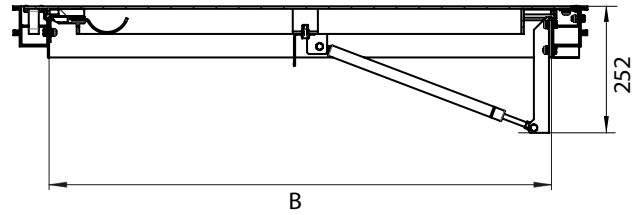

# Hinged floor door type WA

| Standard sizes in mm |        |             |
|----------------------|--------|-------------|
| Type                 | A      | B           |
| WA-600-600           | 600 x  | <b>600</b>  |
| WA-800-800           | 800 x  | <b>800</b>  |
| WA-1000-1000         | 1000 x | <b>1000</b> |
| WA-1000-1500         | 1000 x | <b>1500</b> |
| WA-1000-2000         | 1000 x | <b>2000</b> |

|  |  |  |  |  |         |        |                   |  |     |
|--|--|--|--|--|---------|--------|-------------------|--|-----|
|  |  |  |  | Weight   | Surface | Volume | Material          | The Gorter Company BV  |     |
|  |  |  |  | General tolerances according to DIN / ISO 13920 -C |         |        | Surface treatment | PO Box 265<br>NL-1740 AG SCHAGEN<br>www.gortergroup.com<br>E-mail: sales@gortergroup.com<br>Tel: +31 224 21 98 60<br>Fax: +31 224 21 98 61 |     |
|  |  |  |  | Drawn  | Date    | Name   | Designation       |  |     |
|  |  |  |  | Checked  |         |        | Floor door WA     |  |     |
|  |  |  |  | Projection view                                    |         | Scale  | Drawing number    |  | 1/1 |
|  |  |  |  |  |         |        | WA - A x B        |  |     |