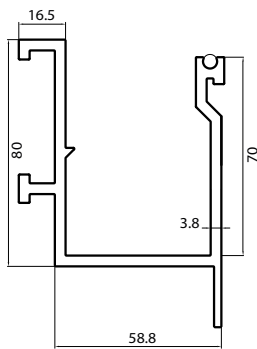

# Hinged floor door type WA

| Standard sizes in mm |        |             |
|----------------------|--------|-------------|
| Type                 | A      | B           |
| WA-600-600           | 600 x  | <b>600</b>  |
| WA-800-800           | 800 x  | <b>800</b>  |
| WA-1000-1000         | 1000 x | <b>1000</b> |
| WA-1000-1500         | 1000 x | <b>1500</b> |
| WA-1000-2000         | 1000 x | <b>2000</b> |

|  |  |  |  |  |         |        |                   |  |     |
|--|--|--|--|--|---------|--------|-------------------|--|-----|
|  |  |  |  | Weight   | Surface | Volume | Material          | The Gorter Company BV  |     |
|  |  |  |  | General tolerances according to DIN / ISO 13920 -C |         |        | Surface treatment | PO Box 265<br>NL-1740 AG SCHAGEN<br>www.gortergroup.com<br>E-mail: sales@gortergroup.com<br>Tel: +31 224 21 98 60<br>Fax: +31 224 21 98 61 |     |
|  |  |  |  | Drawn  | Date    | Name   | Designation       |  |     |
|  |  |  |  | Checked  |         |        | Floor door WA     |  |     |
|  |  |  |  | Projection view                                    |         | Scale  | Drawing number    |  | 1/1 |
|  |  |  |  |  |         |        | WA - A x B        |  |     |