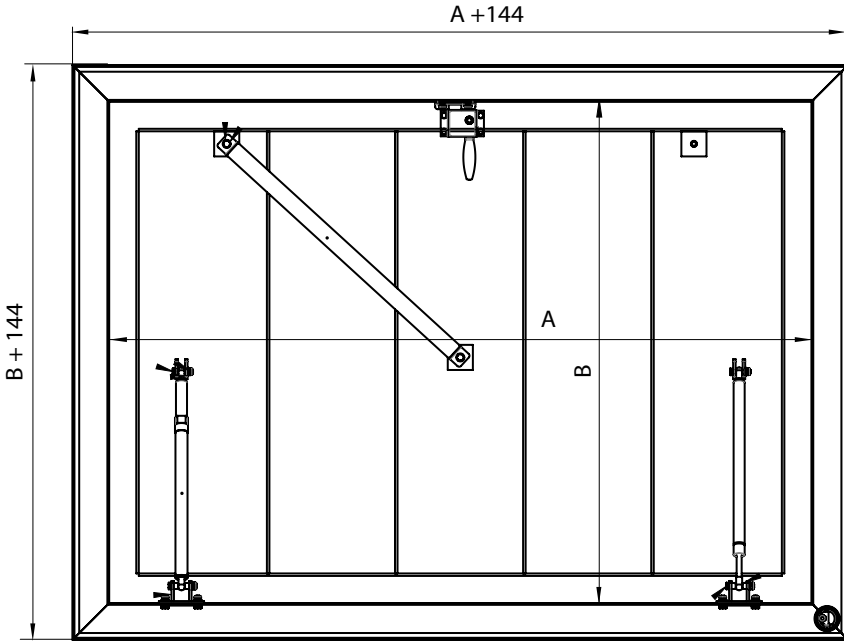

# Hinged floor door type WA

| Standard sizes in mm |        |             |
|----------------------|--------|-------------|
| Type                 | A      | B           |
| WA-600-600           | 600 x  | <b>600</b>  |
| WA-800-800           | 800 x  | <b>800</b>  |
| WA-1000-1000         | 1000 x | <b>1000</b> |
| WA-1000-1500         | 1000 x | <b>1500</b> |
| WA-1000-2000         | 1000 x | <b>2000</b> |

|  |  |  |  |  |         |        |                   |  |     |
|--|--|--|--|--|---------|--------|-------------------|--|-----|
|  |  |  |  | Weight   | Surface | Volume | Material          | The Gorter Company BV  |     |
|  |  |  |  | General tolerances according to DIN / ISO 13920 -C |         |        | Surface treatment | PO Box 265<br>NL-1740 AG SCHAGEN<br>www.gortergroup.com<br>E-mail: sales@gortergroup.com<br>Tel: +31 224 21 98 60<br>Fax: +31 224 21 98 61 |     |
|  |  |  |  | Drawn  | Date    | Name   | Designation       |  |     |
|  |  |  |  | Checked  |         |        | Floor door WA     |  |     |
|  |  |  |  | Projection view                                    |         | Scale  | Drawing number    |  | 1/1 |
|  |  |  |  |  |         |        | WA - A x B        |  |     |