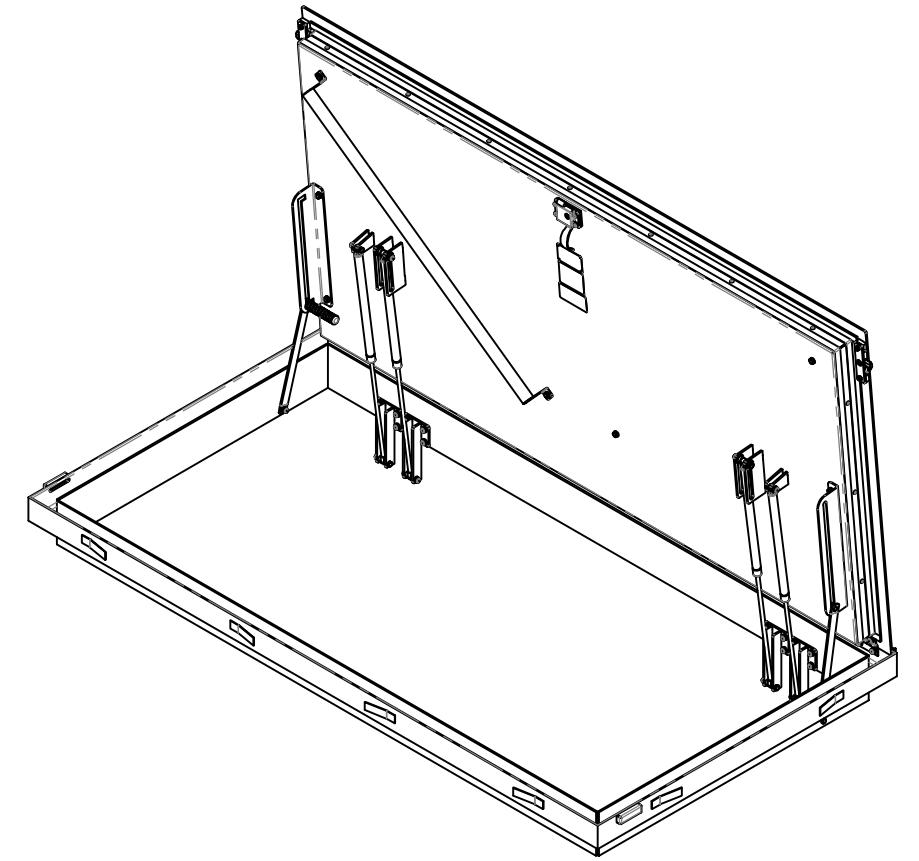

Treadplate 5/6.5 mm

B
1:3

A
1:2

										The Gorter Company BV PO Box 265 NL-1740 AG SCHAGEN www.gortergroup.com E-mail: sales@gortergroup.com Tel: +31 224 21 98 63 Fax: +31 224 21 98 61	
										Designation Floor door WAEI	
										Drawing number WAEI-1000-2000	
										Rev. 00	
										1/1 A3	
										Projection view 	
										Scale 1:16	