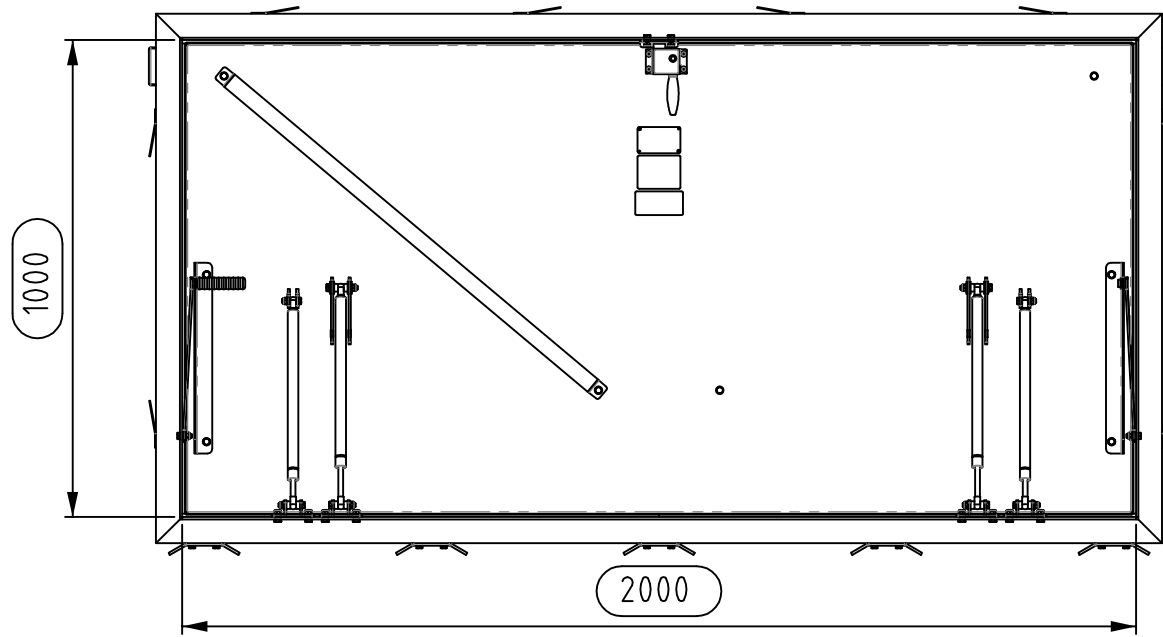

Treadplate 5/6.5 mm

B
1:3

A
1:2

										The Gorter Company BV PO Box 265 NL-1740 AG SCHAGEN www.gortergroup.com E-mail: sales@gortergroup.com Tel: +31 224 21 98 63 Fax: +31 224 21 98 61	
										Designation Floor door WAEI	
										Drawing number WAEI-1000-2000	
										Rev. 00	
										1/1 A3	
										Projection view 	
										Scale 1:16	