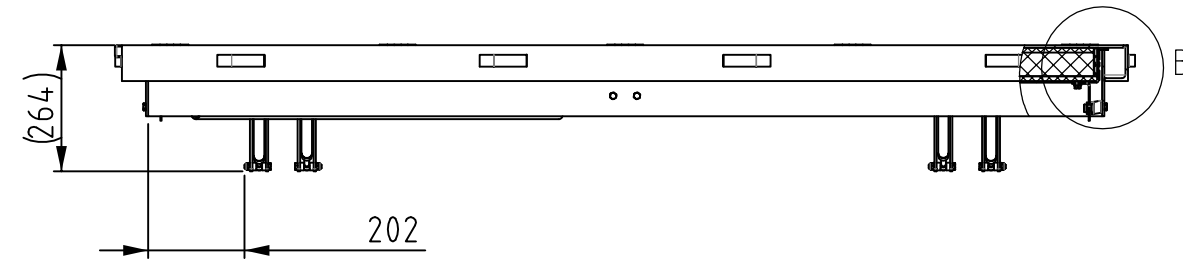

Treadplate 5/6.5 mm

B
1:3

A
1:2

										The Gorter Company BV PO Box 265 NL-1740 AG SCHAGEN www.gortergroup.com E-mail: sales@gortergroup.com Tel: +31 224 21 98 63 Fax: +31 224 21 98 61	
										Designation Floor door WAEI	
										Drawing number WAEI-1000-2000	
										Rev. 00	
										1/1 A3	
										Projection view 	
										Scale 1:16	