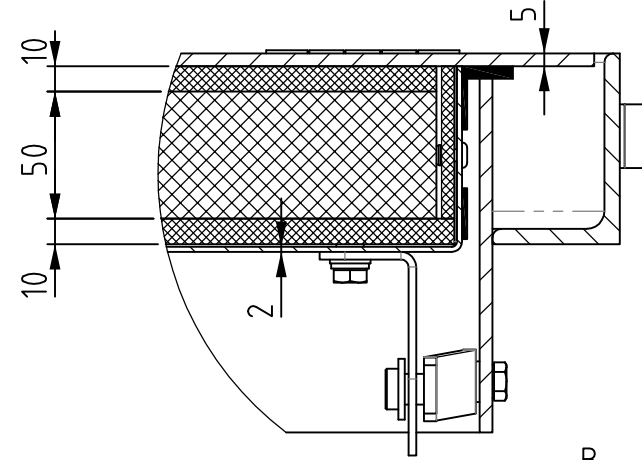

Treadplate 5/6.5 mm

B
1:3

A
1:2

										The Gorter Company BV PO Box 265 NL-1740 AG SCHAGEN www.gortergroup.com E-mail: sales@gortergroup.com Tel: +31 224 21 98 63 Fax: +31 224 21 98 61	
										Designation Floor door WAEI	
										Drawing number WAEI-1000-2000	
										Rev. 00	
										1/1 A3	
										Projection view 	
										Scale 1:16	