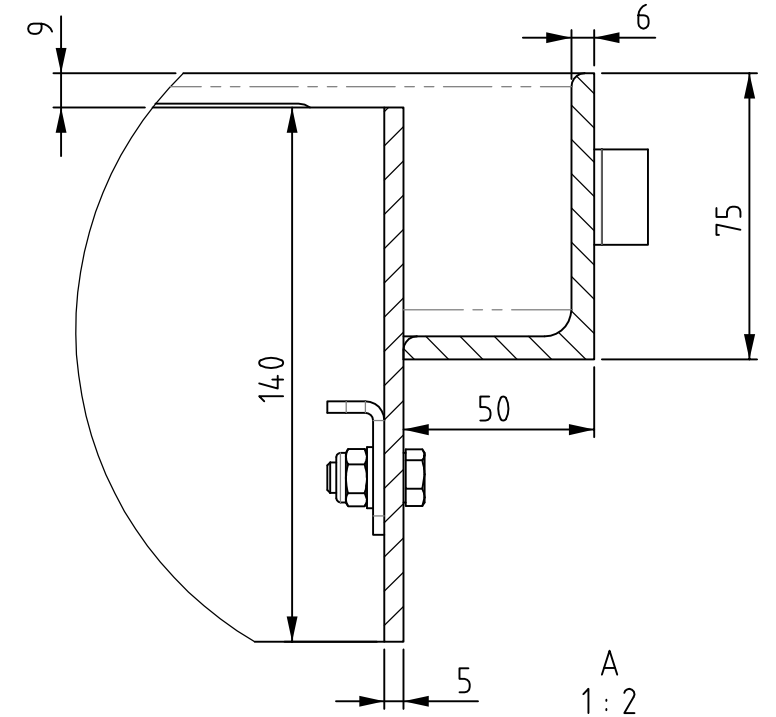

Treadplate 5/6.5 mm

B
1:3

A
1:2

										The Gorter Company BV PO Box 265 NL-1740 AG SCHAGEN www.gortergroup.com E-mail: sales@gortergroup.com Tel: +31 224 21 98 63 Fax: +31 224 21 98 61	
										Designation Floor door WAEI	
										Drawing number WAEI-1000-2000	
										Rev. 00	
										1/1 A3	
										Projection view 	
										Scale 1:16	