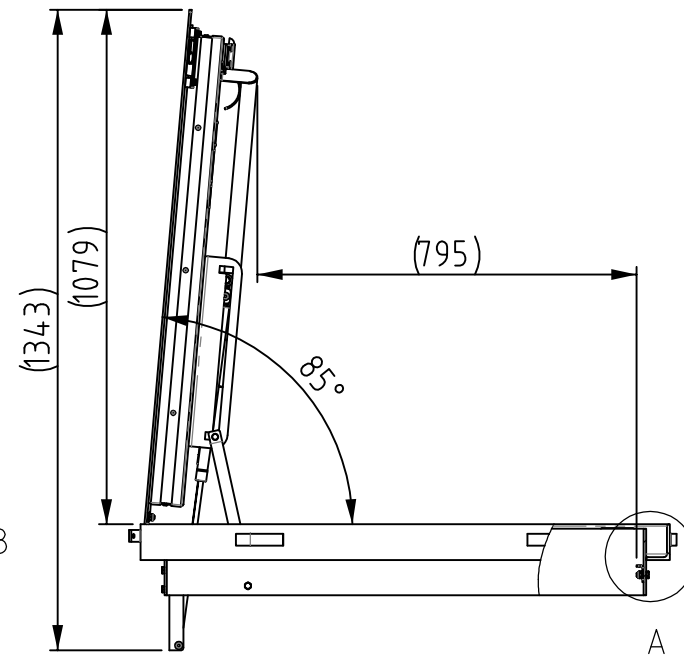

Treadplate 5/6.5 mm

B
1:3

A
1:2

										The Gorter Company BV PO Box 265 NL-1740 AG SCHAGEN www.gortergroup.com E-mail: sales@gortergroup.com Tel: +31 224 21 98 63 Fax: +31 224 21 98 61	
										Designation Floor door WAEI	
										Drawing number WAEI-1000-2000	
										Rev. 00	
										1/1 A3	
										Projection view 	
										Scale 1:16	