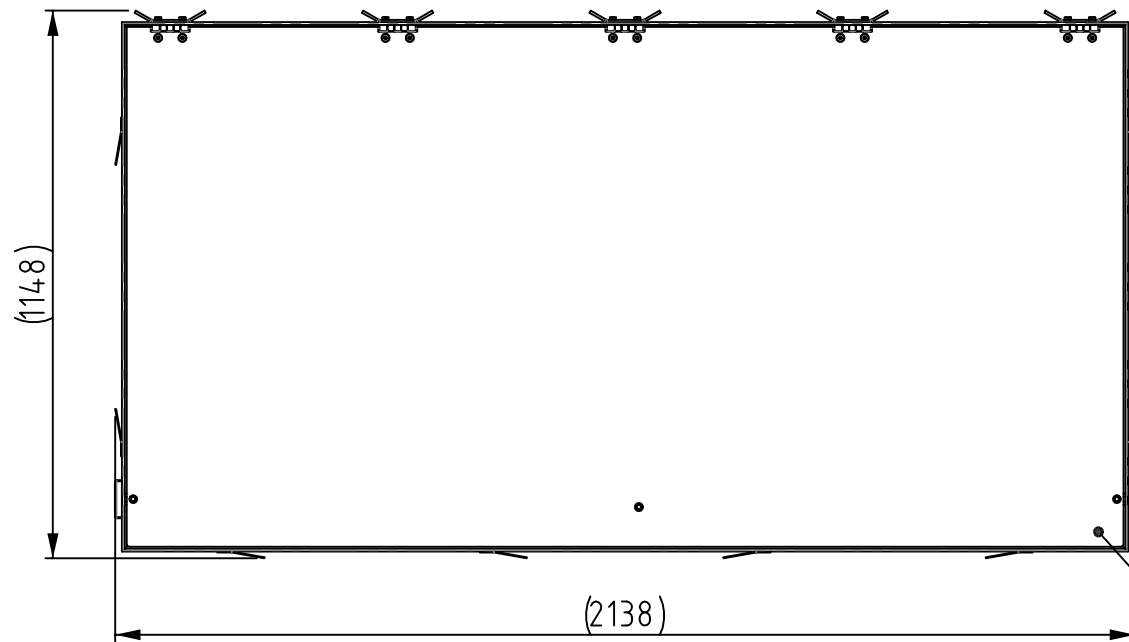

Treadplate 5/6.5 mm

B
1:3

A
1:2

										The Gorter Company BV PO Box 265 NL-1740 AG SCHAGEN www.gortergroup.com E-mail: sales@gortergroup.com Tel: +31 224 21 98 63 Fax: +31 224 21 98 61	
										Designation Floor door WAEI	
										Drawing number WAEI-1000-2000	
										Rev. 00	
										1/1 A3	
										Projection view 	
										Scale 1:16	