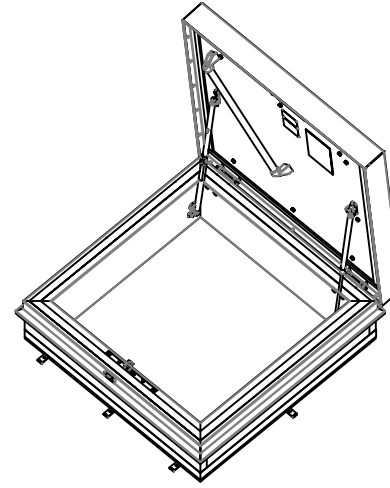

SCALE 1 : 15

										The Gorter Company BV	
										PO Box 205 NL-1740 AS SCHAGEN www.gortergroup.com E-mail: sales@gortergroup.com Tel: +31 222 27 00 00 Fax: +31 222 27 00 01	
										Designation Roof Hatch RHT	
										Proj. view 	
										Scale 1:10	
										Drawing number RHT-0900-0900	
										Rev. 00	
										1/1 A2	