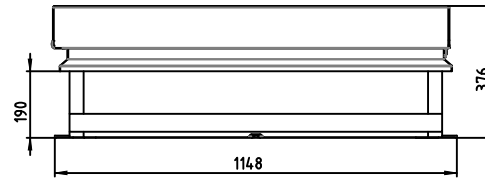

SCALE 1 : 15

										The Gorter Company BV	
										PO Box 205 NL-1740 AS SCHAGEN www.gortergroup.com E-mail: sales@gortergroup.com Tel: +31 222 27 00 00 Fax: +31 222 27 00 01	
										Designation Roof Hatch RHT	
										Proj. view 	
										Scale 1:10	
										Drawing number RHT-0900-0900	
										Rev. 00	
										1/1 A2	