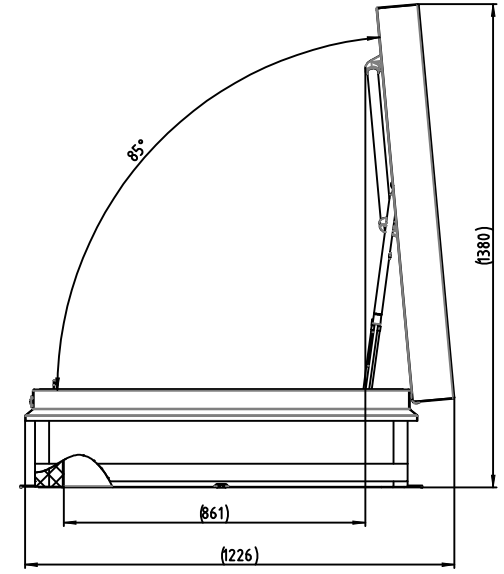

SCALE 1 : 15

										The Gorter Company BV	
										PO Box 205 NL-1740 AS SCHAGEN www.gortergroup.com E-mail: sales@gortergroup.com Tel: +31 222 27 00 00 Fax: +31 222 27 00 01	
										Designation Roof Hatch RHT	
										Proj. view 	
										Scale 1:10	
										Drawing number RHT-0900-0900	
										Rev. 00	
										1/1 A2	