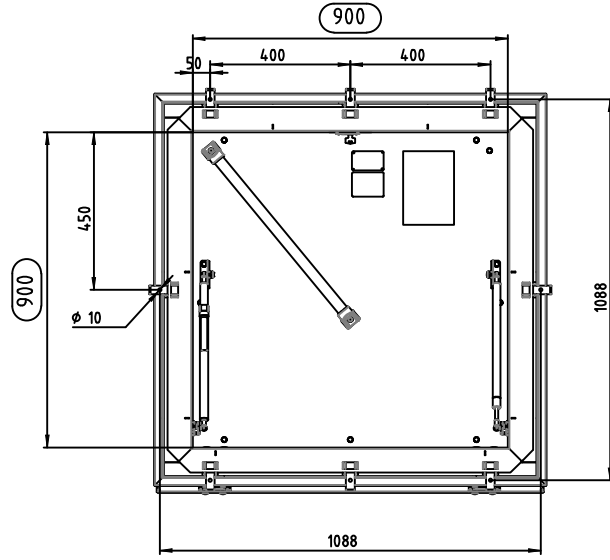

SCALE 1 : 15

										The Gorter Company BV	
										PO Box 205 NL-1740 AS SCHAGEN www.gortergroup.com E-mail: sales@gortergroup.com Tel: +31 222 27 00 00 Fax: +31 222 27 00 01	
										Designation Roof Hatch RHT	
										Proj. view 	
										Scale 1:10	
										Drawing number RHT-0900-0900	
										Rev. 00	
										1/1 A2	