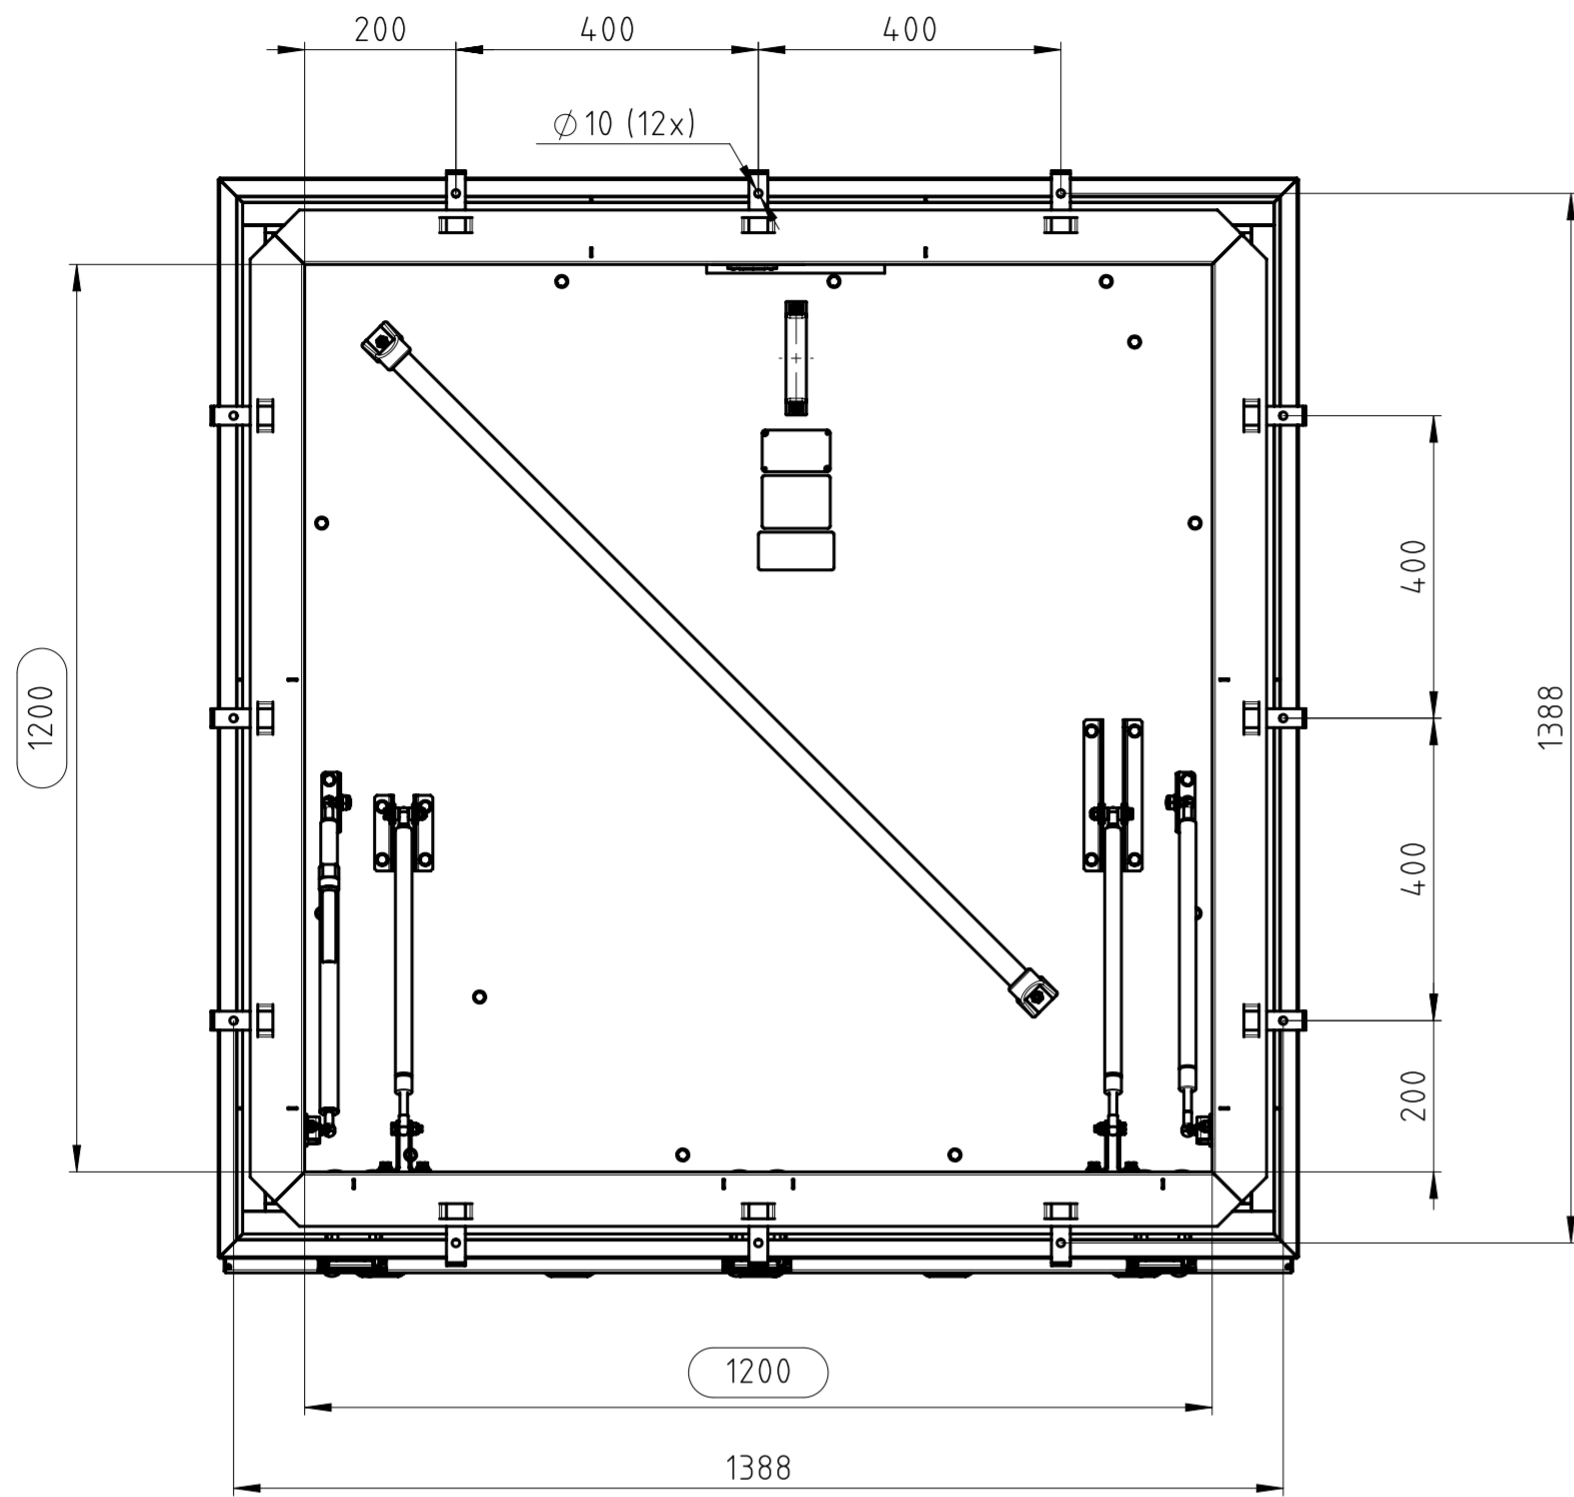

				The Gorter Company BV PO Box 265 NL-1740 AG SCHAGEN www.gortergroup.com E-mail: sales@gortergroup.com Tel: +31 224 21 98 60 Fax: +31 224 21 98 61	
		Designation Roof Hatch RHTEI			
Projection view 	Scale 1:10	Drawing number RHTEI-1200-1200	Rev. 1/1		