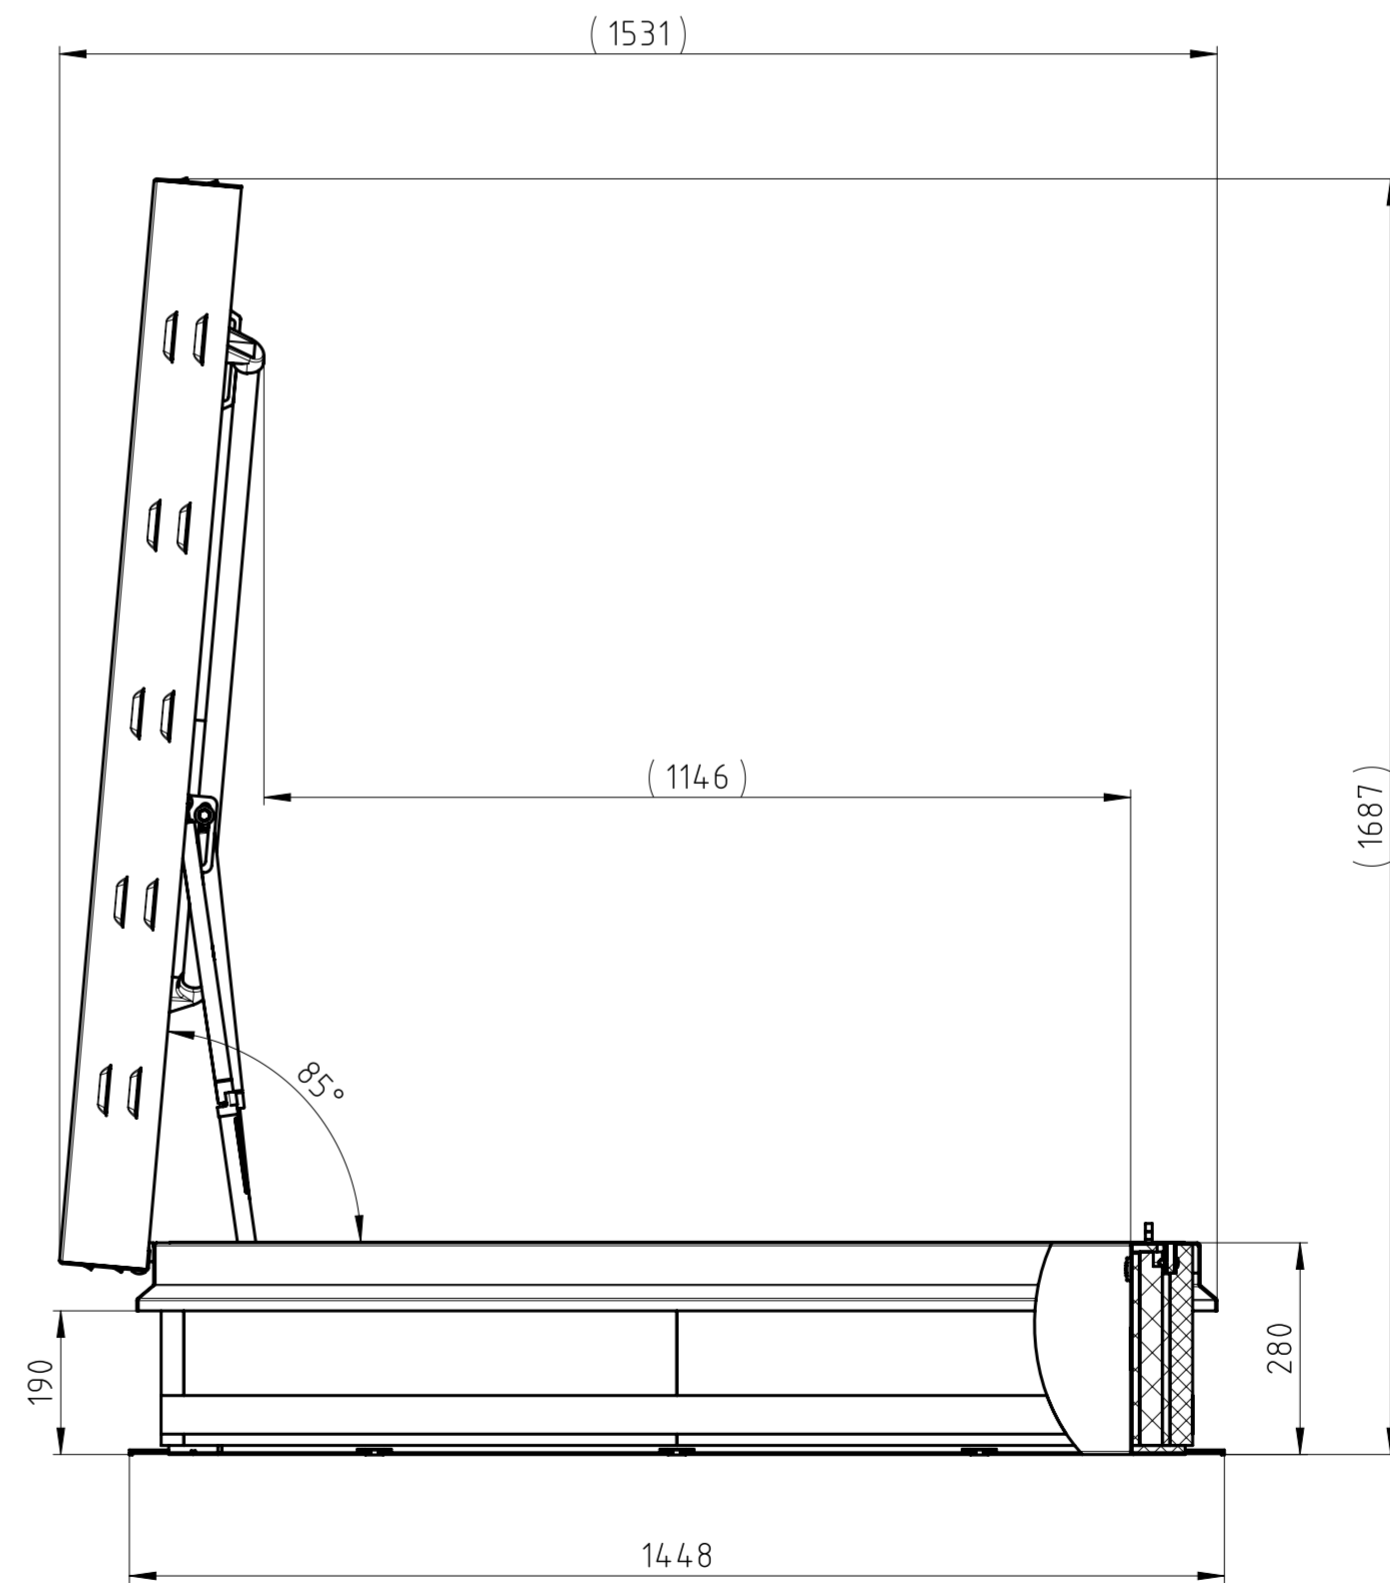

				The Gorter Company BV PO Box 265 NL-1740 AG SCHAGEN www.gortergroup.com E-mail: sales@gortergroup.com Tel: +31 224 21 98 60 Fax: +31 224 21 98 61	
		Designation Roof Hatch RHTEI			
Projection view 	Scale 1:10	Drawing number RHTEI-1200-1200	Rev. 1/1		