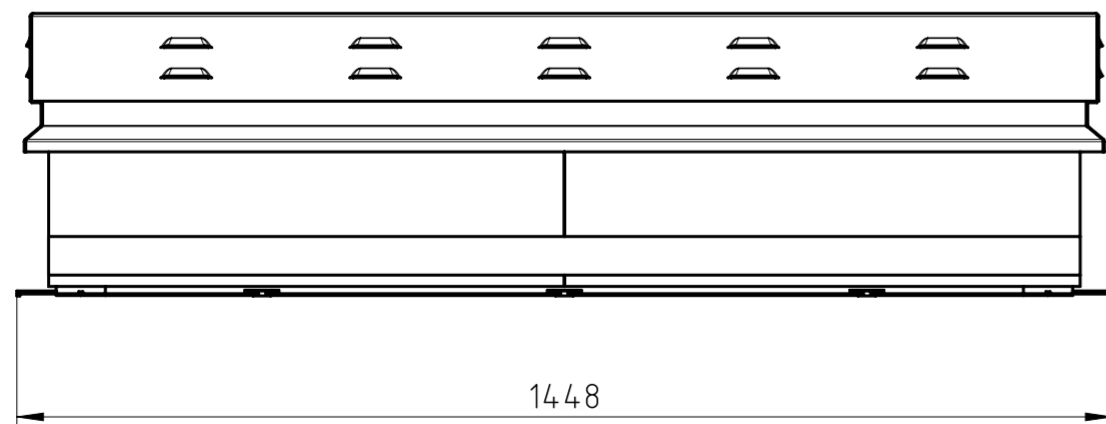

				The Gorter Company BV PO Box 265 NL-1740 AG SCHAGEN www.gortergroup.com E-mail: sales@gortergroup.com Tel: +31 224 21 98 60 Fax: +31 224 21 98 61	
		Designation Roof Hatch RHTEI			
Projection view 	Scale 1:10	Drawing number RHTEI-1200-1200	Rev. 1/1		