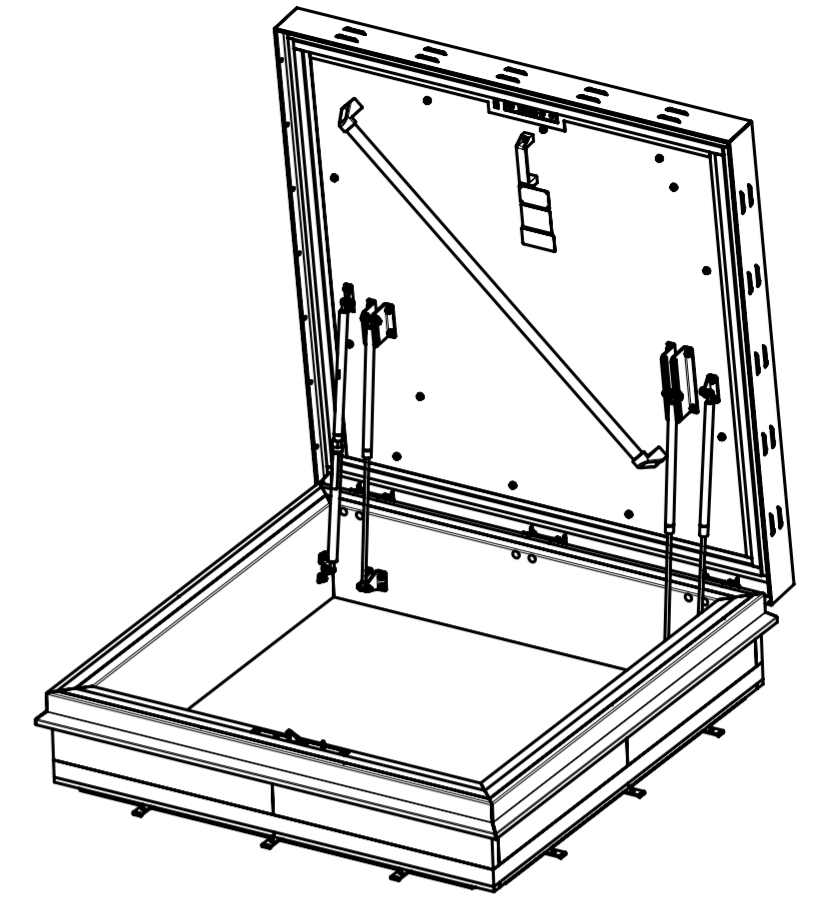

				The Gorter Company BV PO Box 265 NL-1740 AG SCHAGEN www.gortergroup.com E-mail: sales@gortergroup.com Tel: +31 224 21 98 60 Fax: +31 224 21 98 61	
		Designation Roof Hatch RHTEI			
Projection view 	Scale 1:10	Drawing number RHTEI-1200-1200	Rev. 1/1		