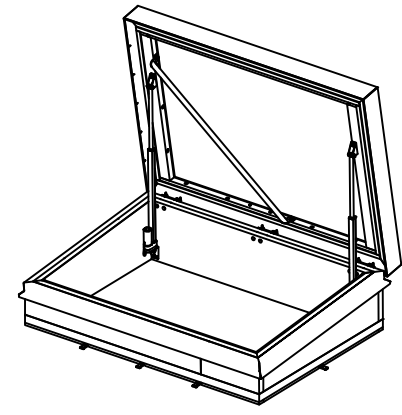

The Gortor Company BV		PO Box 265 NL-1140 AA SCHAGEN www.gortorgroup.com Tel: +31 224 21 98 00 Fax: +31 224 21 98 61	
Designation		Glazed Roof Hatch RHTG	
Projection view	Scale	Drawing number	Rev.
	1:10	RHTG-1000-1500-00000.1_00	1/1
			A2