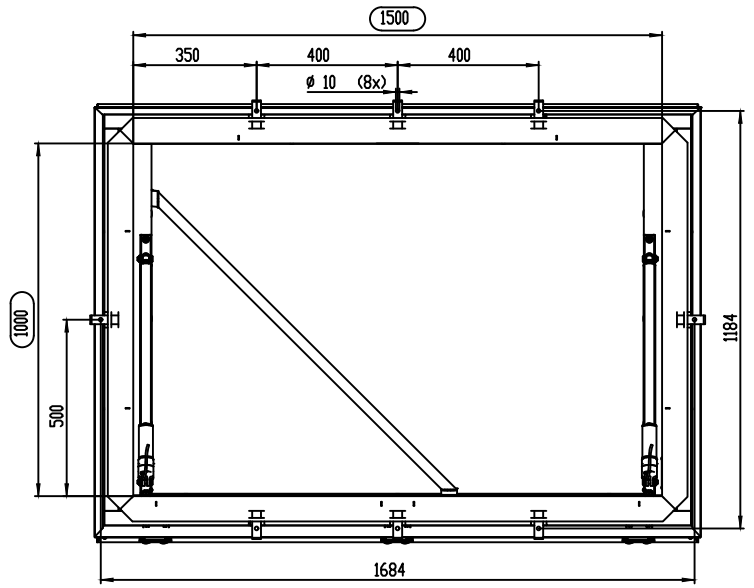

The Gortor Company BV		PO Box 265 NL-1140 AA SCHAGEN www.gortorgroup.com Tel: +31 224 21 98 00 Fax: +31 224 21 98 61	
Designation		Glazed Roof Hatch RHTG	
Projection view	Scale	Drawing number	Rev.
	1:10	RHTG-1000-1500-00000.1_00	1/1
			A2