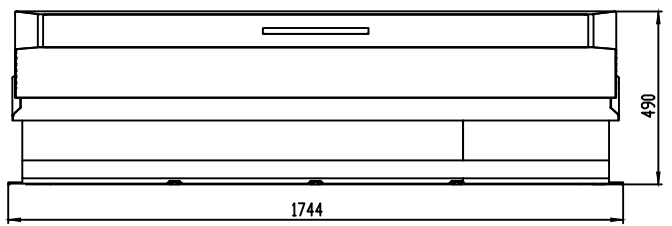

The Gortor Company BV		PO Box 265 NL-1140 AA SCHAGEN www.gortorgroup.com Tel: +31 224 21 98 00 Fax: +31 224 21 98 61	
Designation		Glazed Roof Hatch RHTG	
Projection view	Scale	Drawing number	Rev.
	1:10	RHTG-1000-1500-00000.1_00	1/1
			A2