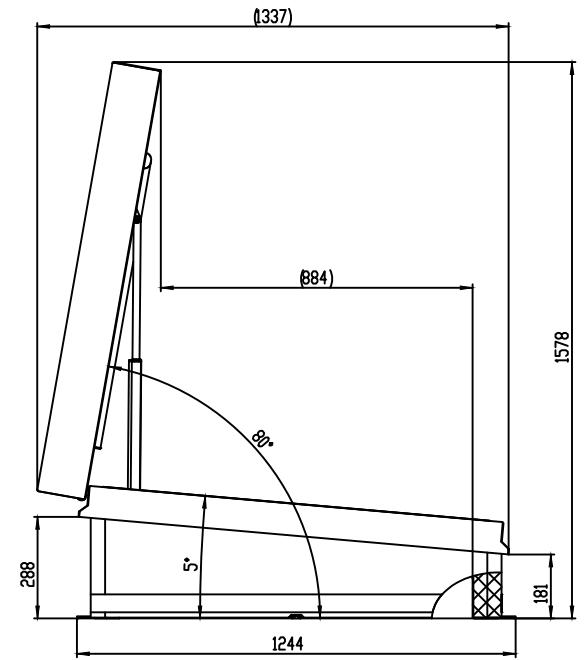

The Gortor Company BV		PO Box 265 NL-1140 AA SCHAGEN www.gortorgroup.com Tel: +31 224 21 98 00 Fax: +31 224 21 98 61	
Designation		Glazed Roof Hatch RHTG	
Projection view	Scale	Drawing number	Rev.
	1:10	RHTG-1000-1500-00000.1_00	1/1
			A2