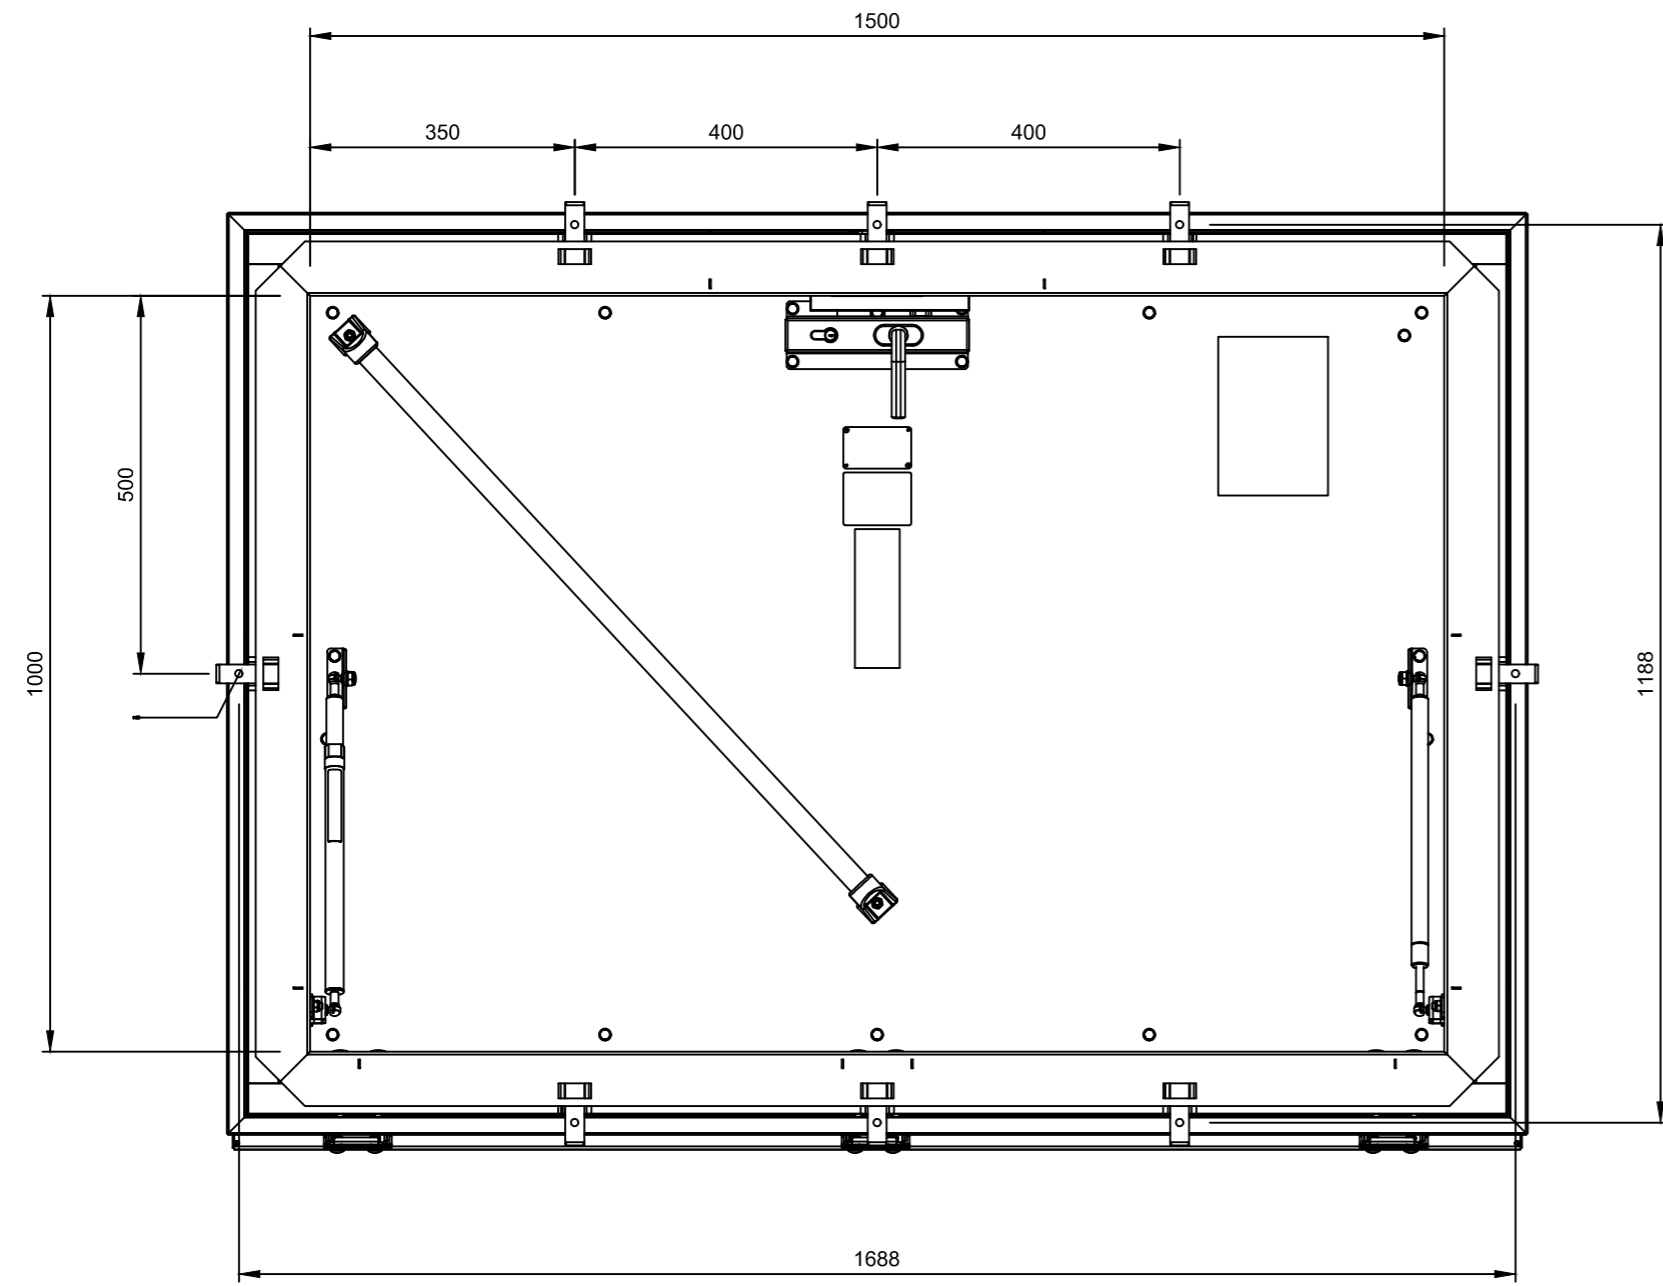

| | | | |
|-----------------|-----------------|--|-----|
| Projection view | | Gorter Group BV | |
| Scale | 1:10 | PO Box 265 NL 1740 AG SCHAGEN www.gortergroup.com E-mail: sales@gortergroup.com Tel: +31 224 21 98 60 Fax: +31 224 21 98 61 | |
| Designation | Roof hatch RHTX | | |
| Drawing number | RHTX_1015 | Rev. | 1/1 |
| | | | A2 |