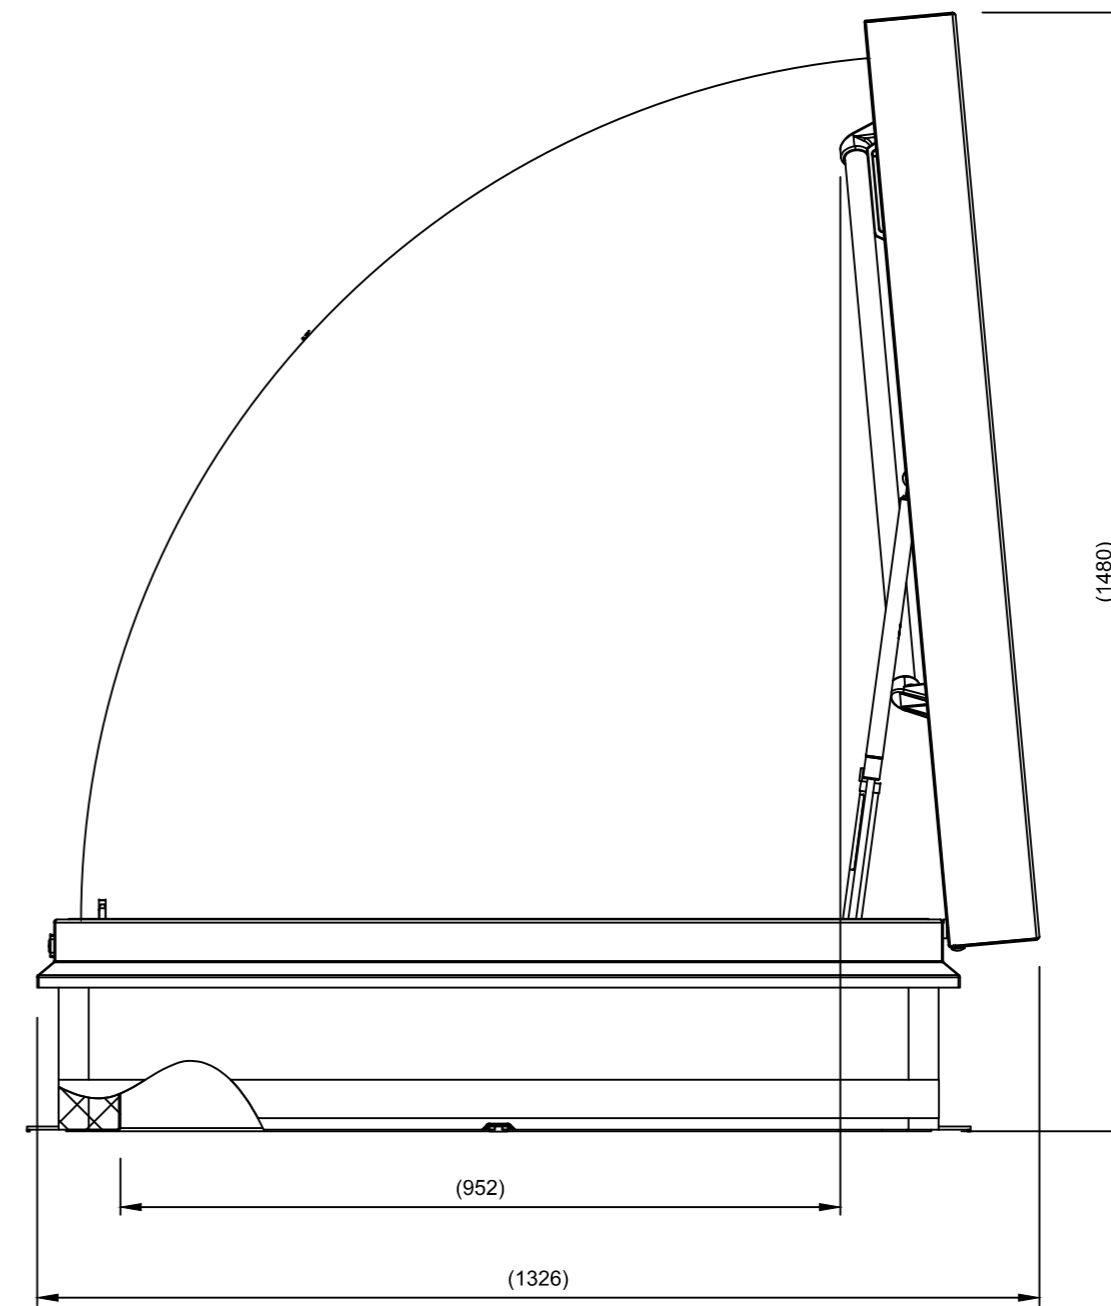

| | | | |
|-----------------|-----------------|--|-----|
| Projection view | | Gorter Group BV | |
| Scale | 1:10 | PO Box 265 NL 1740 AG SCHAGEN www.gortergroup.com E-mail: sales@gortergroup.com Tel: +31 224 21 98 60 Fax: +31 224 21 98 61 | |
| Designation | Roof hatch RHTX | | |
| Drawing number | RHTX_1015 | Rev. | 1/1 |
| | | | A2 |