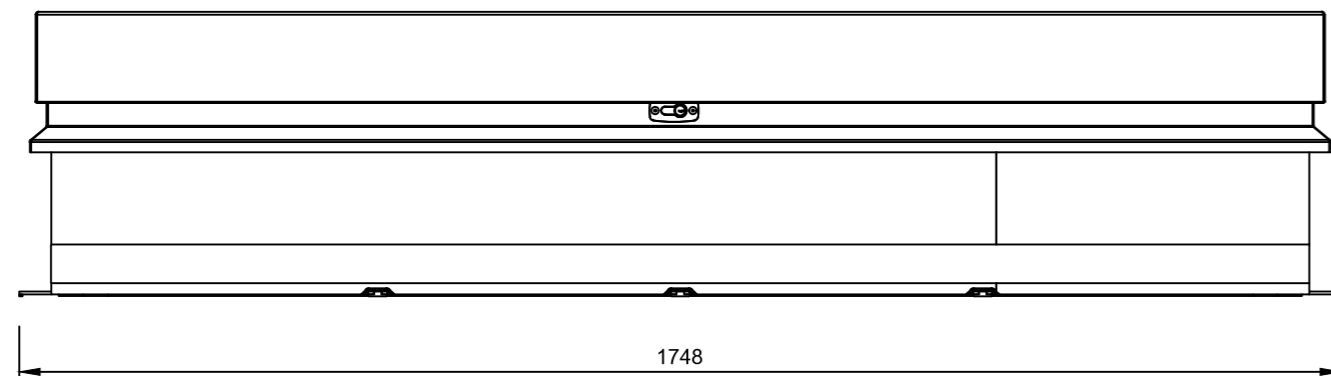

| | | | |
|-----------------|-----------------|--|-----|
| Projection view | | Gorter Group BV | |
| Scale | 1:10 | PO Box 265 NL 1740 AG SCHAGEN www.gortergroup.com E-mail: sales@gortergroup.com Tel: +31 224 21 98 60 Fax: +31 224 21 98 61 | |
| Designation | Roof hatch RHTX | | |
| Drawing number | RHTX_1015 | Rev. | 1/1 |
| | | | A2 |