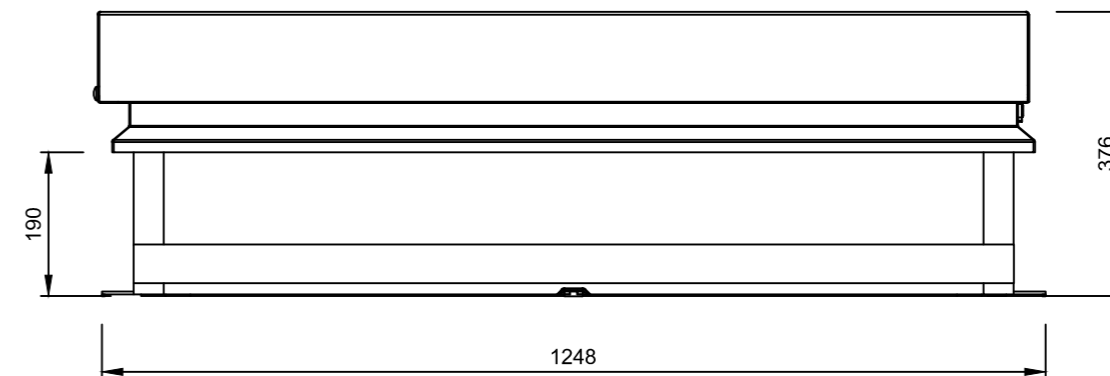

| | | | |
|-----------------|-----------------|--|-----|
| Projection view | | Gorter Group BV | |
| Scale | 1:10 | PO Box 265 NL 1740 AG SCHAGEN www.gortergroup.com E-mail: sales@gortergroup.com Tel: +31 224 21 98 60 Fax: +31 224 21 98 61 | |
| Designation | Roof hatch RHTX | | |
| Drawing number | RHTX_1015 | Rev. | 1/1 |
| | | | A2 |